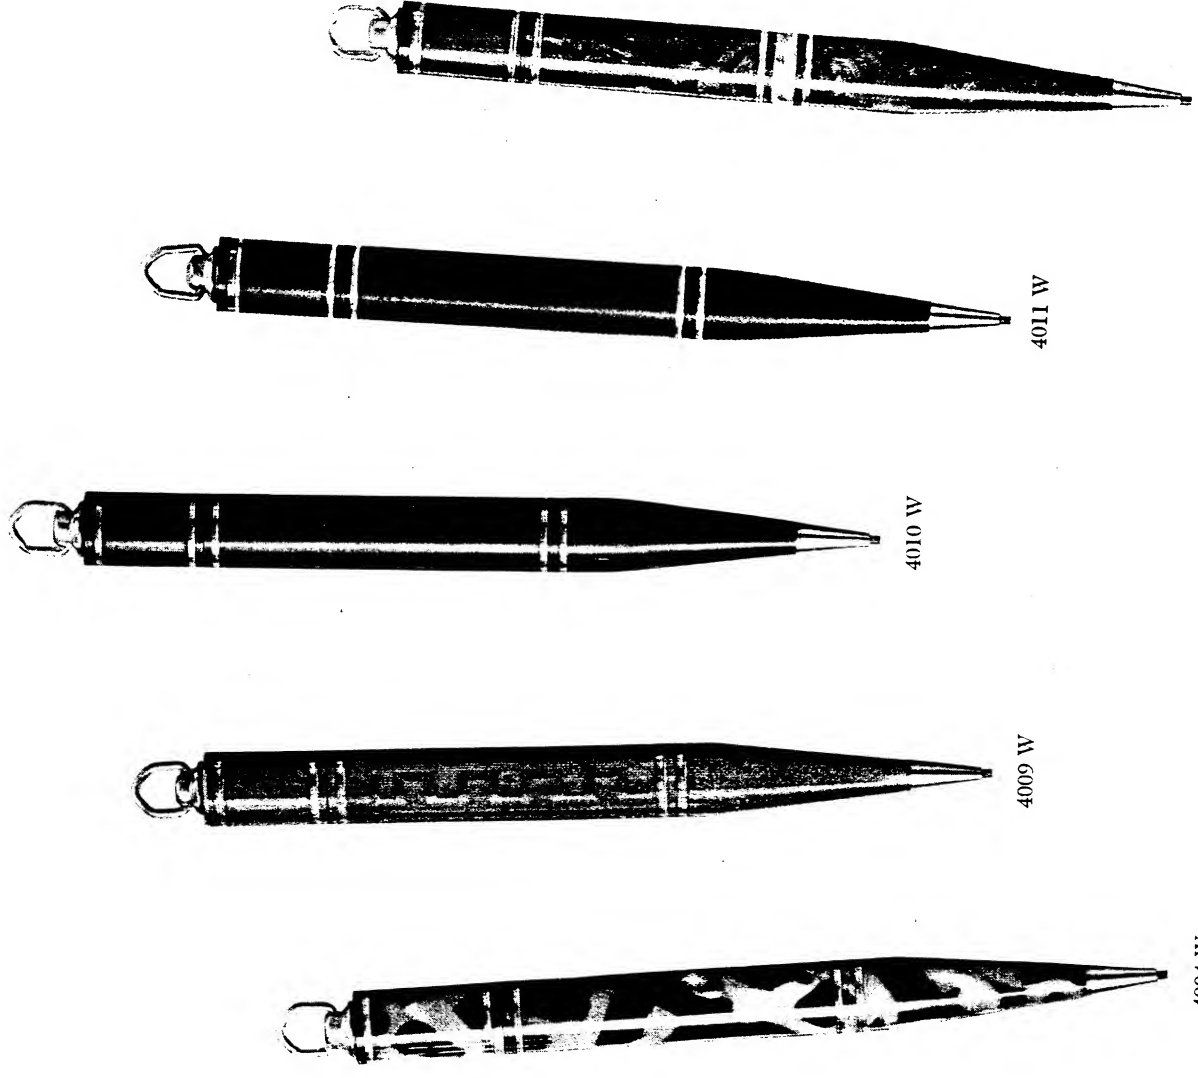

4004 W
4009 W
4010 W
4011 W
4005 W